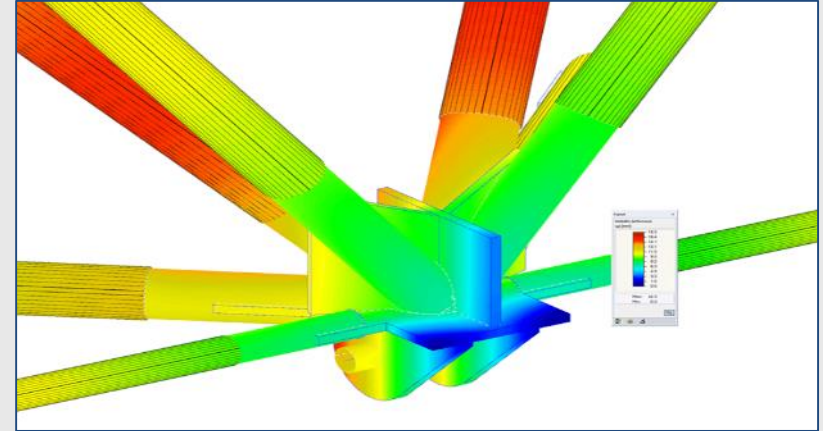

PLATAFORMA DE TIJERA

MAN LIFT

BOOM LIFT

CERTIFICACION PUENTES GRUAS

GRUAS PORTICOS | GANTRY | PUENTES GRUAS | POLIPASTOS COLGANTES

- Análisis y Diseño Asistido por Computador (CAE)
- Modelado en 3D, diseño y cálculo

- Software de Análisis por Elementos Finitos

A photograph of three people in a laboratory or industrial setting. A woman with long brown hair and glasses is in the center, looking at a laptop. To her left, a man with glasses and a black shirt is looking at the laptop. To her right, a man with curly hair and a beard, wearing a light blue shirt, is also looking at the laptop. The background shows industrial equipment and metal frames.